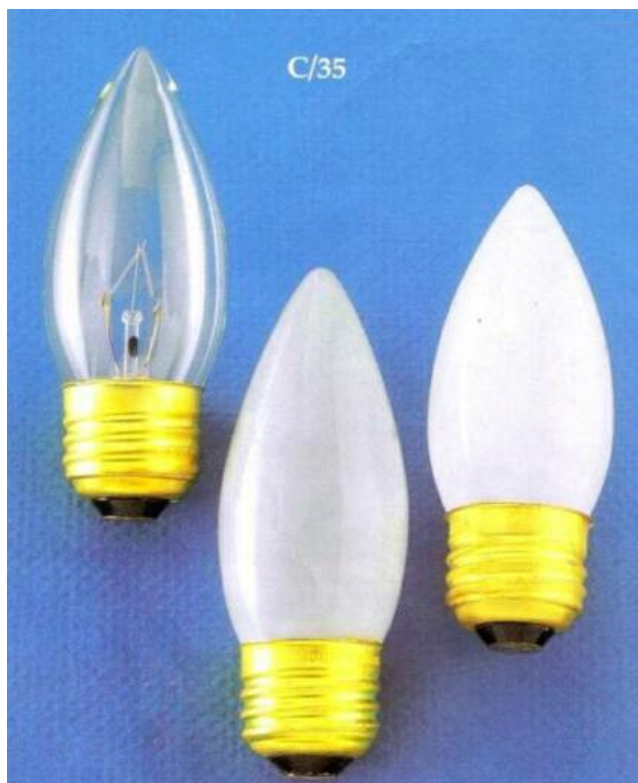

**Rands Creative Creations
Harold Rand Enterprises**

3729 Freeman Rd
Jacksonville FL 32207
904 398 7925
800 255 8052

cs@hrelampparts.com

<http://twitter.com/haroldrand>

Zampa Torpedo Medium Base Bulbs

**B-11 Zampa 35mm Torpedo
Clear
Medium E-26 Brass Base**

130 Volt

Single Box	
W02-1825EC	25 Watts
W02-1840EC	40 Watts
W02-1860EC	60 Watts

**B-11 Zampa 35mm Torpedo
Inside Frosted
Medium E-26 Brass Base**

130 Volt

Single Box	
W02-1825EF	25 Watts
W02-1840EF	40 Watts
W02-1860EF	60 Watts