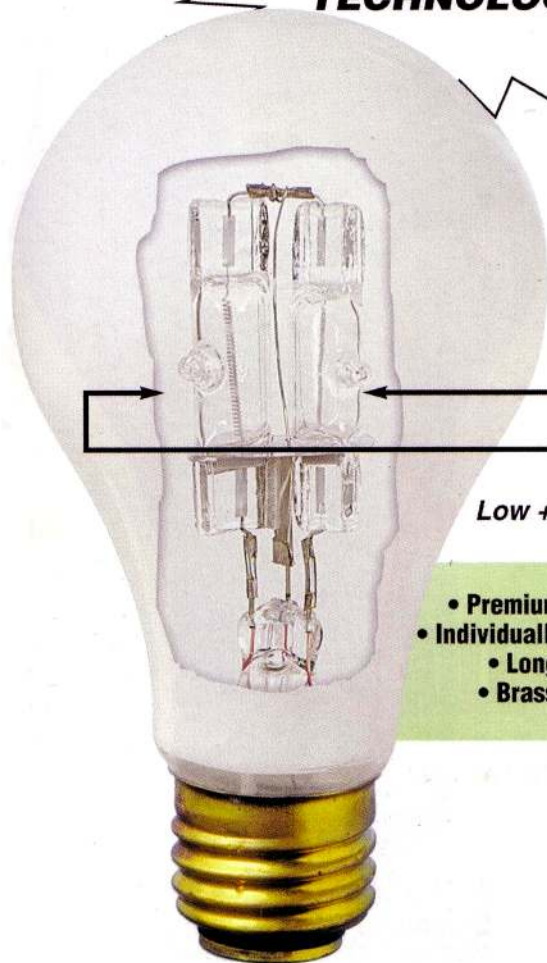

3-WAY SOFT WHITE

INCANDESCENT

3-Way

**NEW
HALOGEN
TECHNOLOGY!**

**A-19 3-Way — Long Life
Soft White
Medium E-26 Brass Base**

Box
120 Volt 30/70/100 Watt ● **L3132**

NEW!

Low Wattage

Med Wattage

Low + Med = High Wattage

- Premium Quality •
- Individually Packaged •
- Long Life •
- Brass Base •

**A-21 3-Way — Halogen
Soft White
Medium E-26 Brass Base**

Box
120 Volt 30/70/100 Watt ● **L3140**
50/100/150 Watt ● **L3141**

	Wattage	Voltage	Bulb Part #	Type	Finish	Base	Code Abbreviation	Lumens	Avg. Rated Hours	M.O.L.	Pack. Type	Master Carton/ Inner Pack
3-Way	30	120	L3132	A-19	Soft White	Med (E-26)	30/100A19/SW	280	2,000	5"	Box (1)	48/12
	70							680				
	100							960				
3-Way	30	120	L3140	A-21	Soft White	Med (E-26)	30/100A19/H/SW	282	4,000	5-1/4"	Box (1)	48/12
	70							815				
	100							1,180				
3-Way	50	120	L3141	A-21	Soft White	Med (E-26)	50/150A19/H/SW	600	4,000	5-1/4"	Box (1)	48/12
	100							1,400				
	150							2,000				